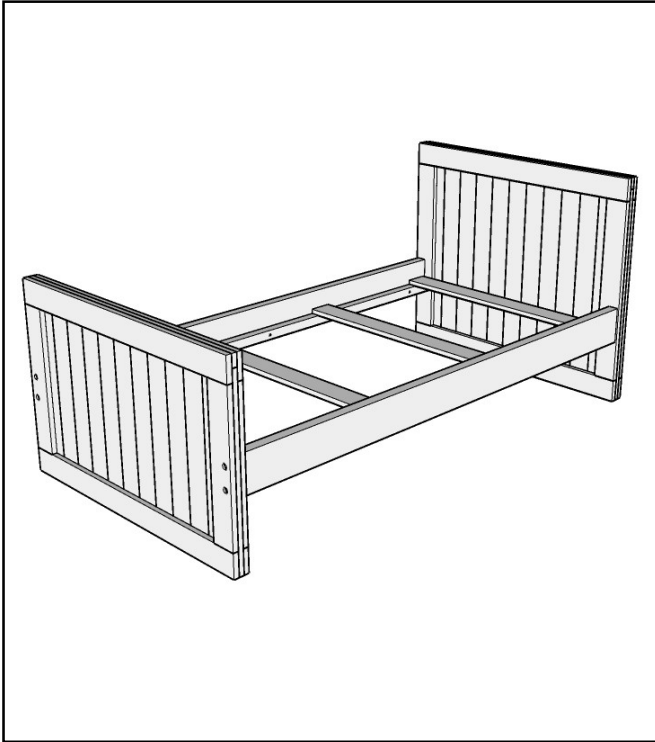

Classic Solid End Twin (36/28)

Dimensions: 42.25" x 80.5" x 36"

Weight: 99 lbs.

Hardware:

- 8 - Headlock Spider Head Fasteners 4 ½"
- 8 - Square head 1 ¼" Fasteners

Classic Solid End Twin (36/28)