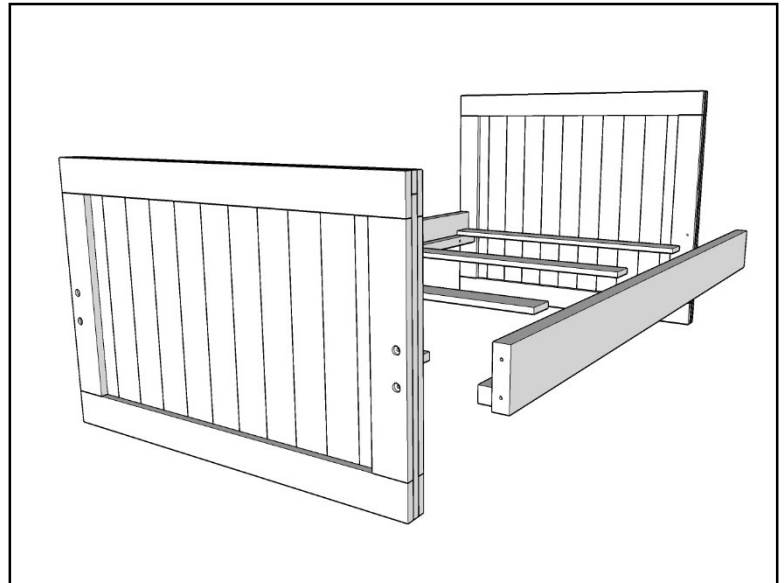

Classic Solid End Twin (36/28)

Dimensions: 42.25" x 80.5" x 36"

Weight: 99 lbs.

Hardware:

- 8 - Headlock Spider Head Fasteners 4 ½"
- 8 - Square head 1 ¼" Fasteners

Classic Solid End Twin (36/28)