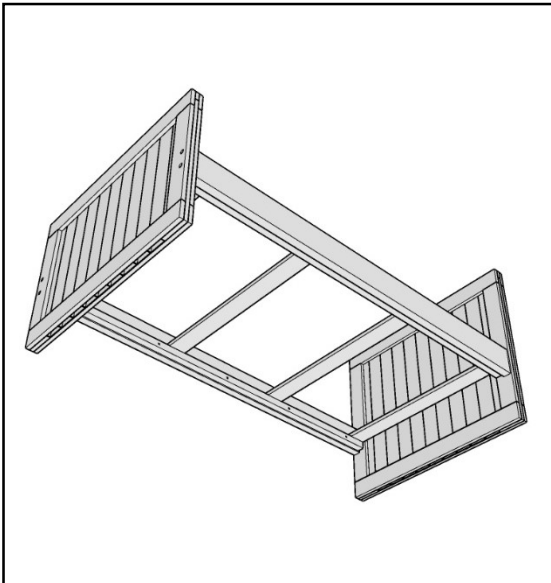

Classic Solid End Twin (36/28)

Dimensions: 42.25" x 80.5" x 36"

Weight: 99 lbs.

Hardware:

- 8 - Headlock Spider Head Fasteners 4 ½"
- 8 - Square head 1 ¼" Fasteners

Classic Solid End Twin (36/28)