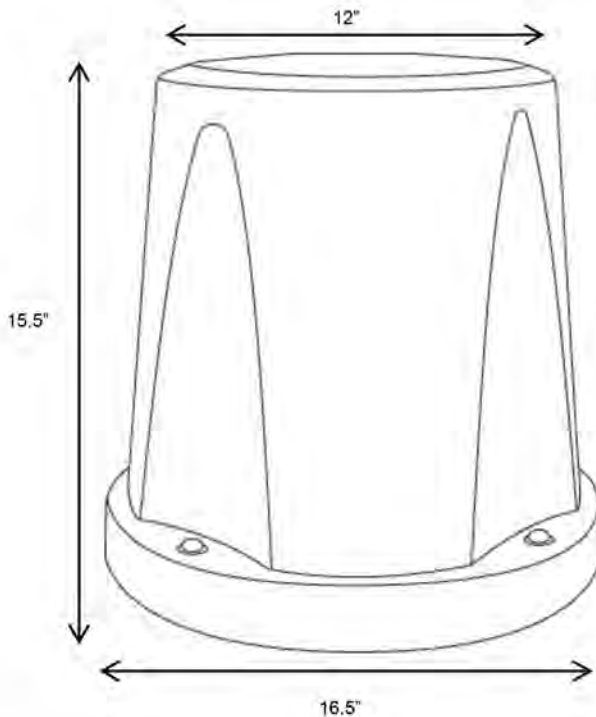

OVERVIEW

The Endurance Floor Mount Stool is a heavy duty stool for and is ideal for continuous, intensive use in correctional or institutional environments. **Manufactured to ISO Quality Standards in the USA.**

FABRICATION/MATERIAL

Durable, one piece, rotationally molded design for increased strength. Constructed of high impact polyethylene. No steel or wood components. Flame Retardant (as shown passes Cal 133). Test reports available upon request.

COLOR Black, Blue Gray, Brown, Green, Slate Blue, custom colors available upon request.

WEIGHT 8.0 lbs.

OPTIONS N/A

ASSEMBLY Bolt to the floor via concealed pilot holes with hardware of your choice.

WARRANTY 10 Year Warranty.

MAINTENANCE Easy to clean and maintain with damp cloth. Resistant to stains.

Item #	Color
7901BK	Black FR
7901SB	Slate Blue FR
7901GN	Green FR
7901BN	Brown FR
7901G	Blue Gray FR