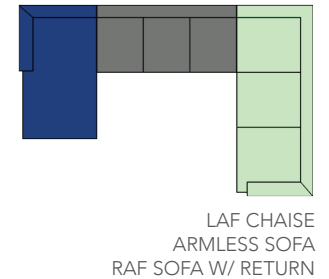

Sectional Component Configurations

*THIS CONFIGURATION IS NOT AVAILABLE WITH A SLEEPER

*RAF- RIGHT ARM FACING

*LAF- LEFT ARM FACING