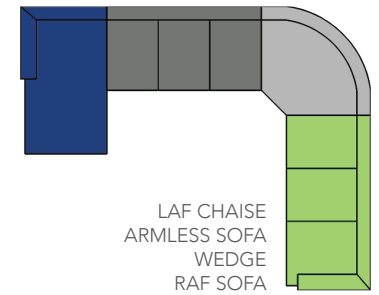

Sectional Component Configurations

*THIS CONFIGURATION IS NOT AVAILABLE WITH A SLEEPER

*RAF- RIGHT ARM FACING

*LAF- LEFT ARM FACING