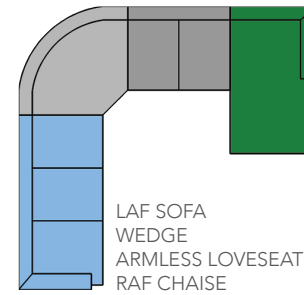

Sectional Component Configurations

*THIS CONFIGURATION IS NOT AVAILABLE WITH A SLEEPER

*RAF- RIGHT ARM FACING

*LAF- LEFT ARM FACING