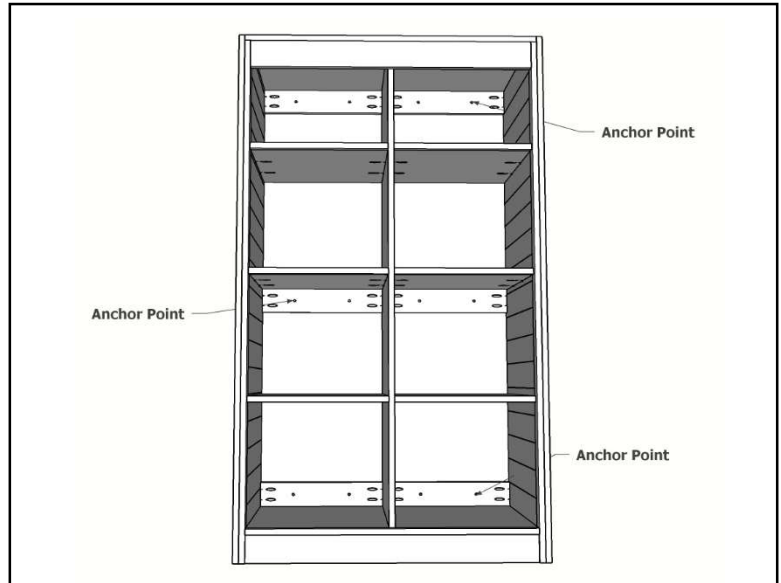

Safe Harbor Standard Wardrobe

Dimensions: 23" x 40" x 68"

Weight: 170 lbs.

*Anti-Contraband and
Anti-Ligature Design

Safe Harbor Standard Wardrobe

Safe Harbor Standard Wardrobe With Optional Angled Topper Sold Separately