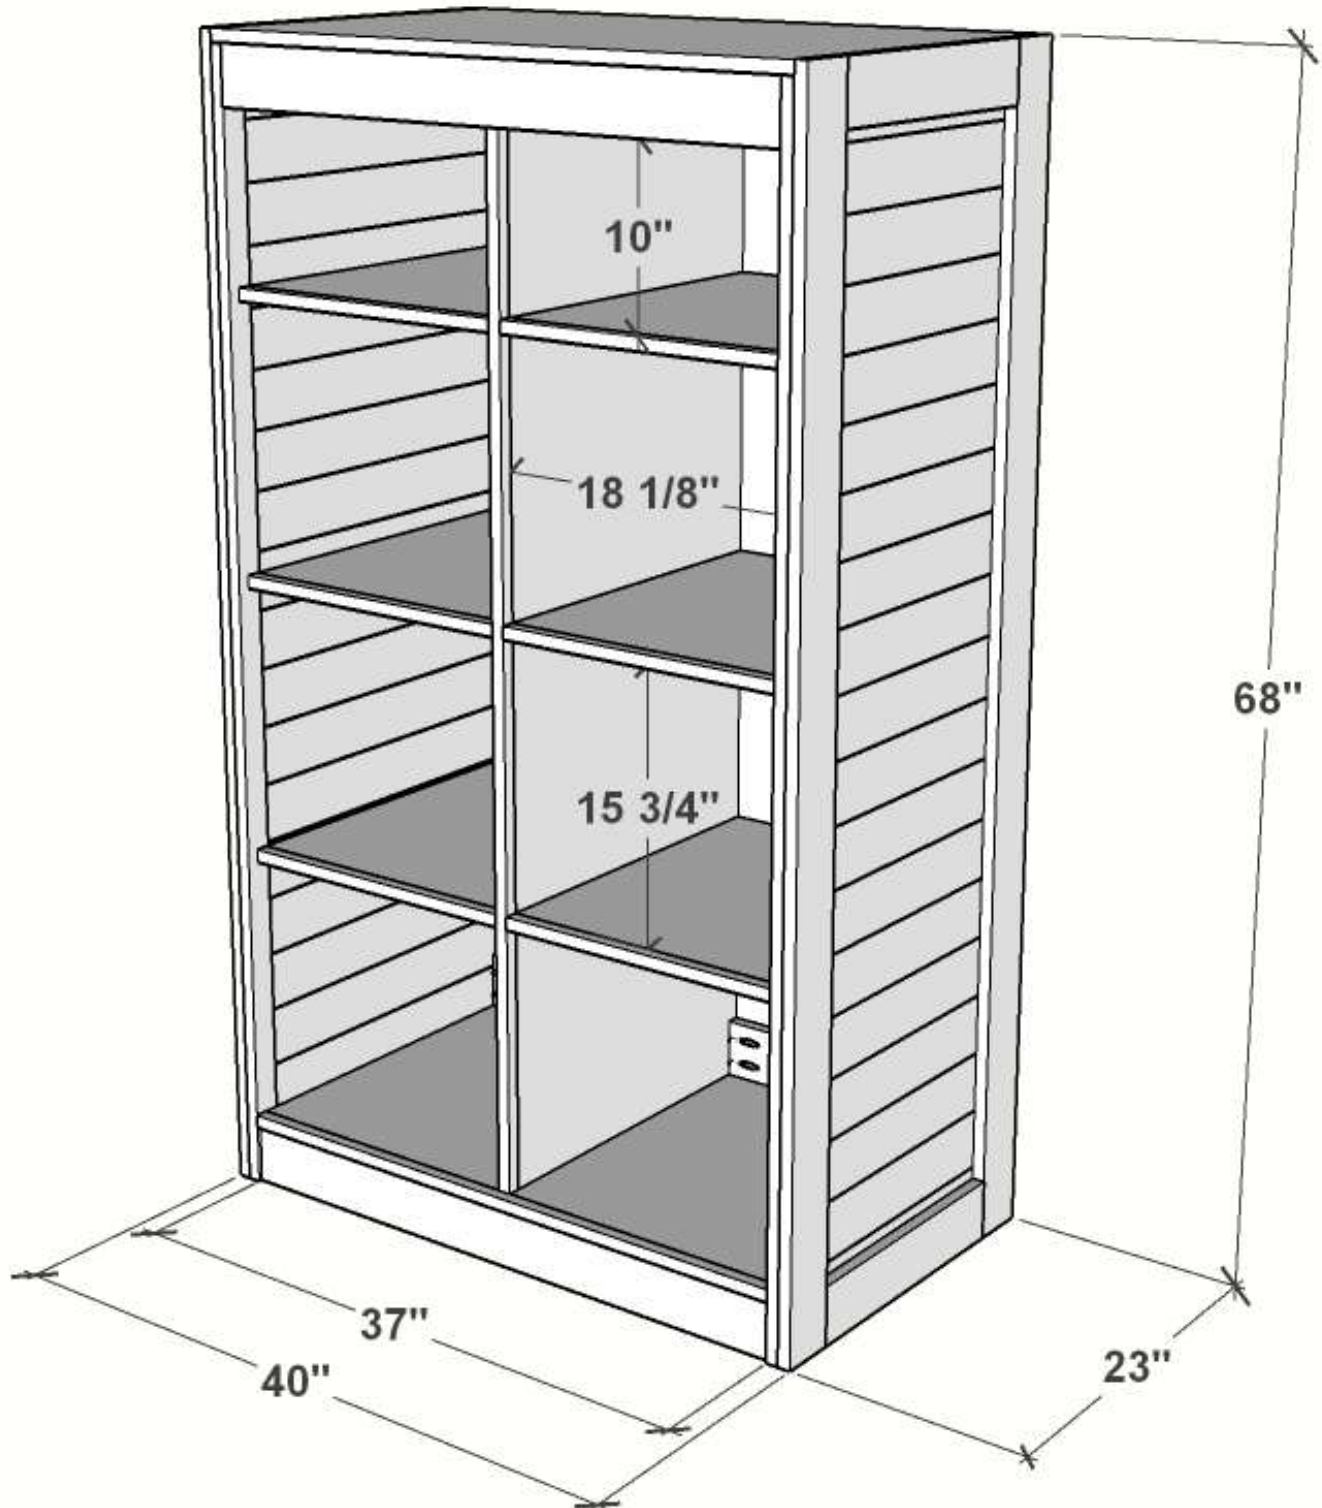

Safe Harbor Standard Wardrobe

Dimensions: 23" x 40" x 68"

Weight: 170 lbs.

*Anti-Contraband and
Anti-Ligature Design

Safe Harbor Standard Wardrobe

Safe Harbor Standard Wardrobe With Optional Angled Topper Sold Separately