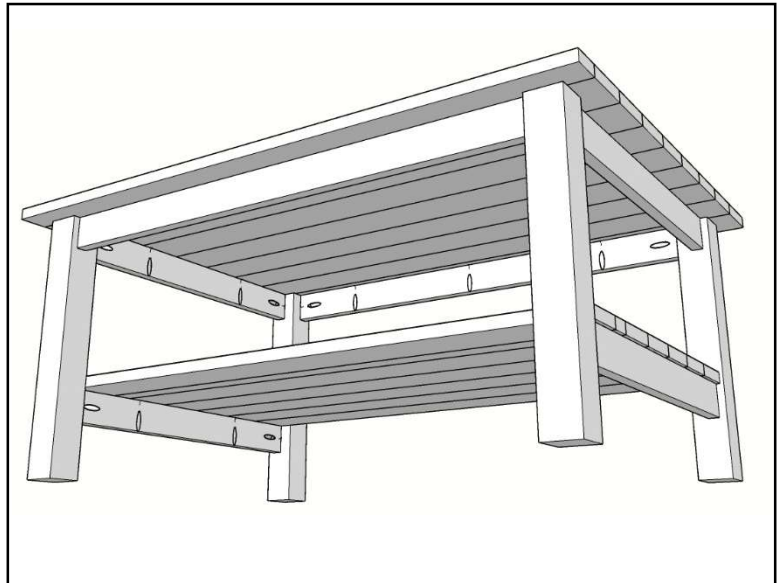

Traditional Coffee Table

Dimensions: 30" x 42" x 18.75"

Weight: 46 lbs.

Traditional Coffee Table