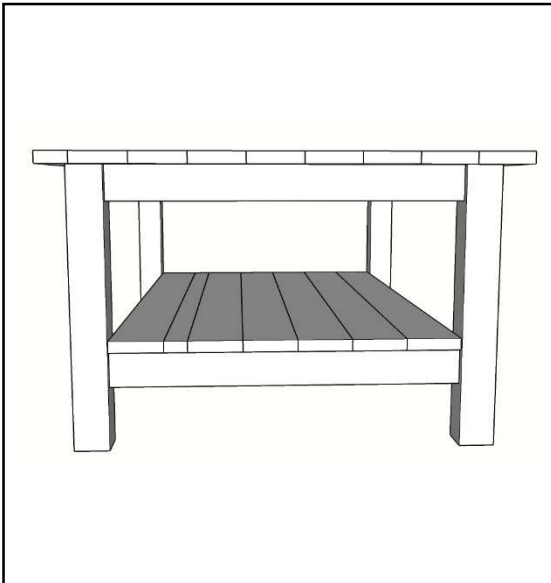

Traditional Coffee Table

Dimensions: 30" x 42" x 18.75"

Weight: 46 lbs.

Traditional Coffee Table