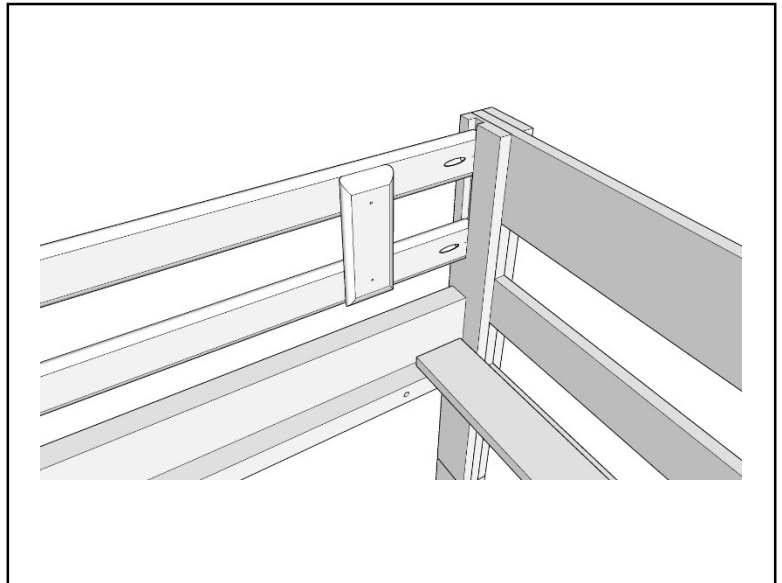

# 065-2 - Classic 39" Ladder End Bunk Bed – 75

Dimensions: 42" x 80.5" x 69"

Weight: 150 lbs.

Hardware:

- 16 - Headlock Spider Head Fasteners 4 ½"
- 24 - Square head 1 ¼" Fasteners
- 4 - Metal Dowels

\*Also Available in 80" Mattress Length

# 065-2 - Classic 39" Ladder End Bunk Bed – 75