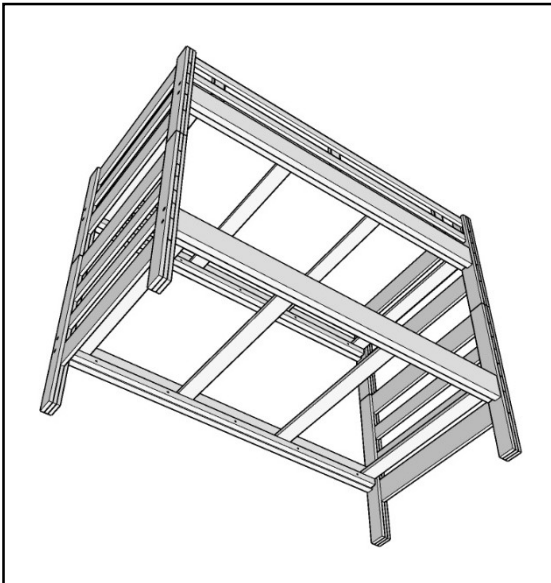

# 065-2 - Classic 39" Ladder End Bunk Bed – 75

Dimensions: 42" x 80.5" x 69"

Weight: 150 lbs.

Hardware:

- 16 - Headlock Spider Head Fasteners 4 ½"
- 24 - Square head 1 ¼" Fasteners
- 4 - Metal Dowels

\*Also Available in 80" Mattress Length

# 065-2 - Classic 39" Ladder End Bunk Bed – 75