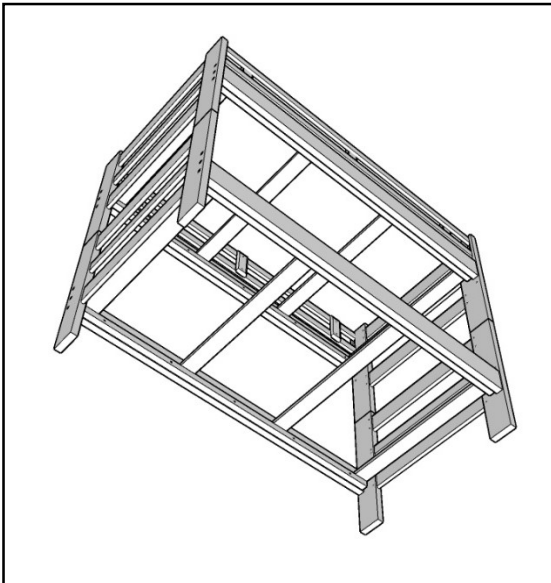

Single Ply Ladder End Bunk Bed (39x75)

Dimensions: 42.5" x 79" x 65"

Weight: 138 lbs.

Hardware:

- 16 - Headlock Spider Head Fasteners 4 1/2"
- 24 - Square head 1 1/4" Fasteners
- 4 - Metal Dowels

*Also Available in 80" Mattress Length

Single Ply Ladder End Bunk Bed (39x75)