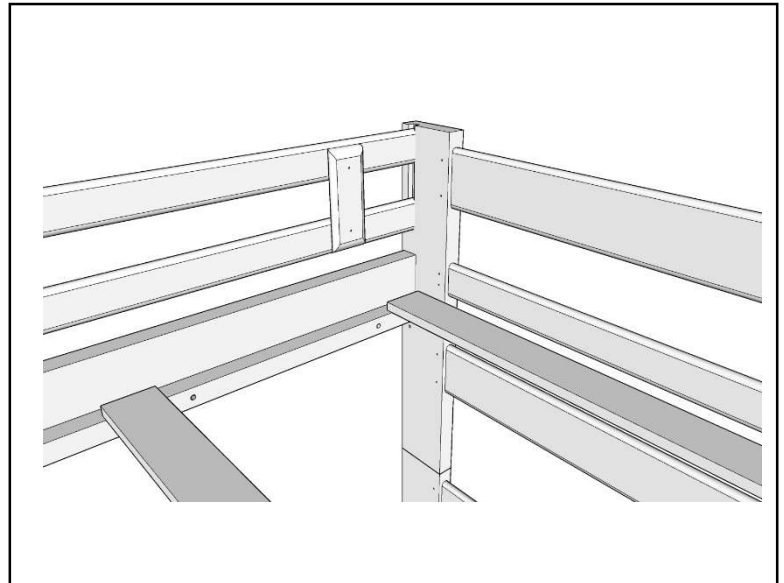

Single Ply Ladder End Bunk Bed (39x75)

Dimensions: 42.5" x 79" x 65"

Weight: 138 lbs.

Hardware:

- 16 - Headlock Spider Head Fasteners 4 1/2"
- 24 - Square head 1 1/4" Fasteners
- 4 - Metal Dowels

*Also Available in 80" Mattress Length

Single Ply Ladder End Bunk Bed (39x75)