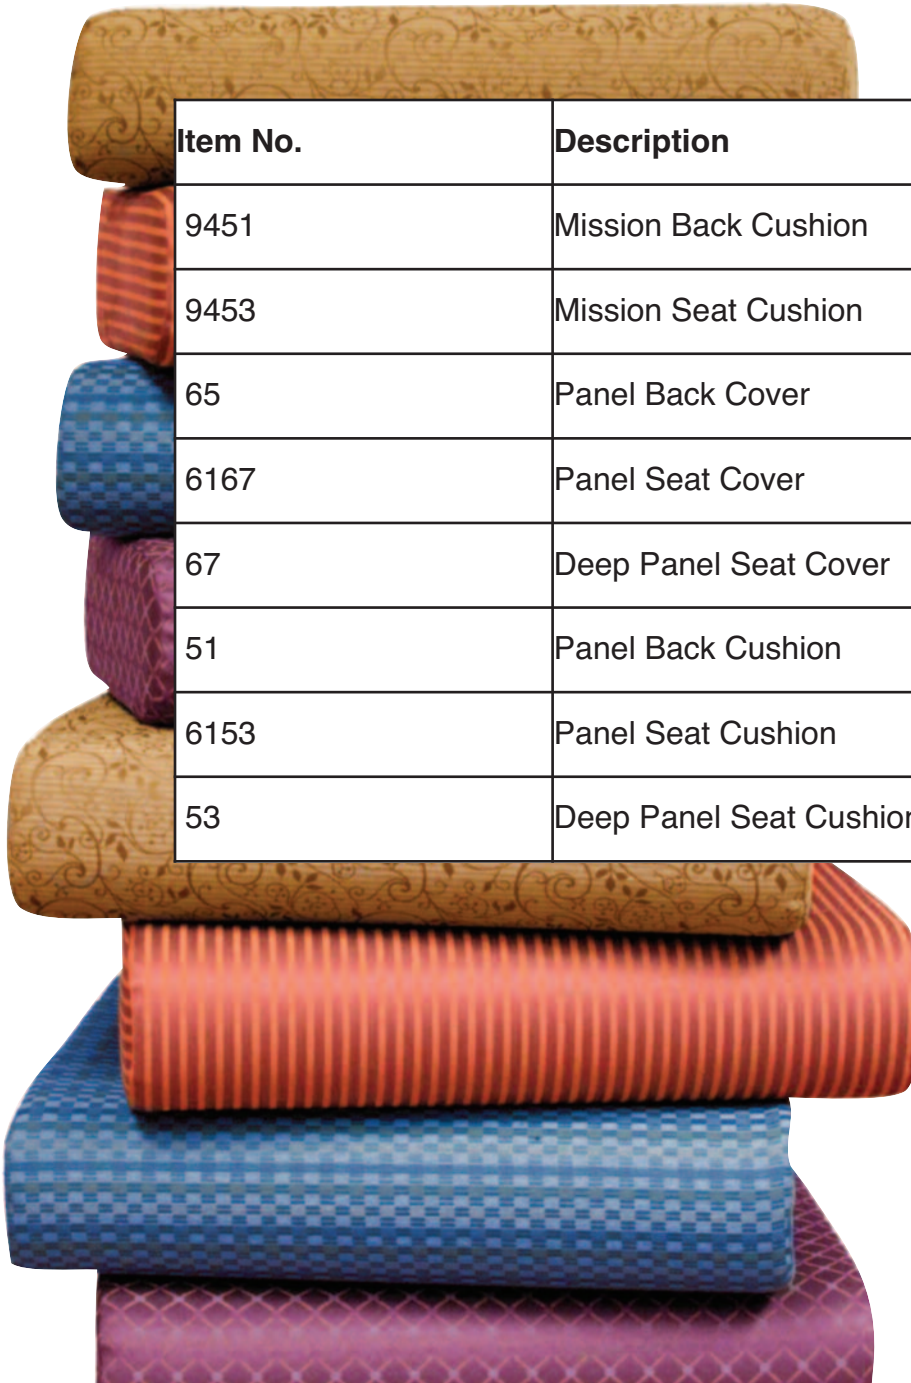

REPLACEMENT CUSHION PROGRAM

Replacement Cushions and Cushion Covers for TOUGH STUFF! Seating

Item No.	Description	Dimensions
9451	Mission Back Cushion	25Wx18Hx8D
9453	Mission Seat Cushion	25Wx29Dx7H
65	Panel Back Cover	24Wx15Hx5D
6167	Panel Seat Cover	24Wx24Hx6D
67	Deep Panel Seat Cover	24Wx29Hx6D
51	Panel Back Cushion	24Wx15Hx5D
6153	Panel Seat Cushion	24W24Hx6D
53	Deep Panel Seat Cushion	24Wx29Hx6D