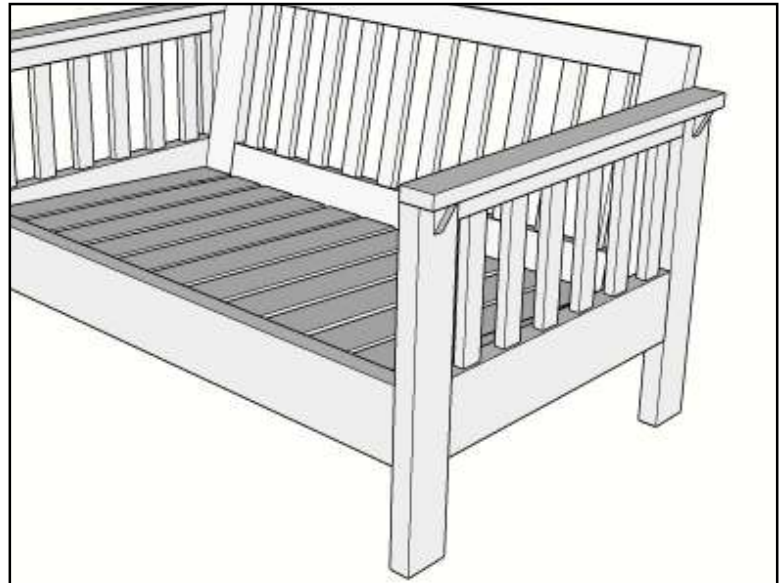

# Mission Loveseat

Dimensions: 53" x 32" x 28 3/8"

Weight: 85 lbs.

# Mission Loveseat