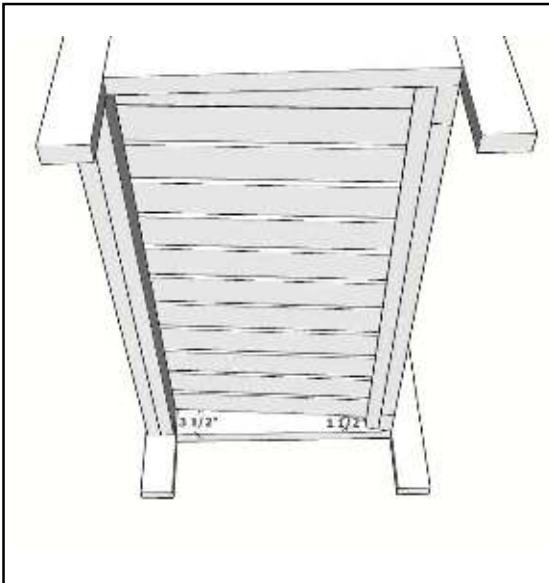

# Mission Loveseat

Dimensions: 53" x 32" x 28 3/8"

Weight: 85 lbs.

# Mission Loveseat