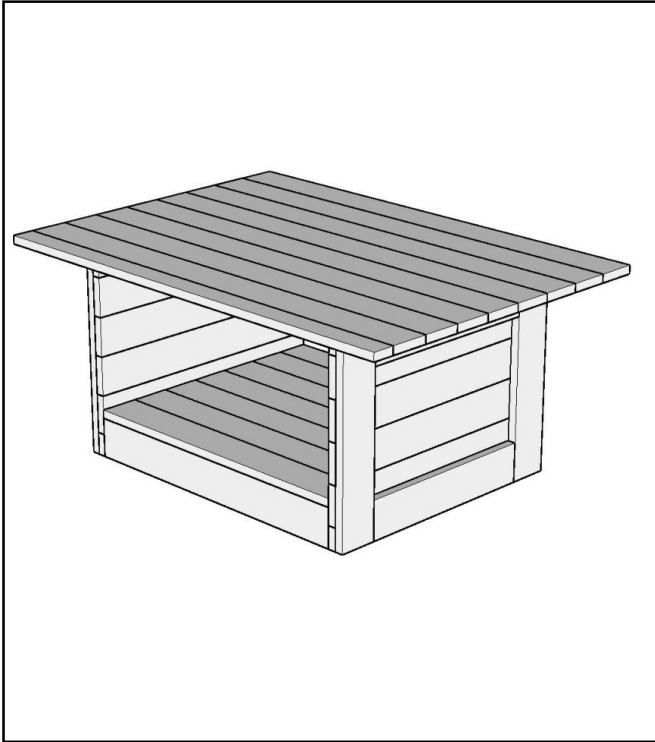

# Classic Coffee Table

Dimensions: 28" x 42" x 18.75"

Weight: 73 lbs.

# Classic Coffee Table