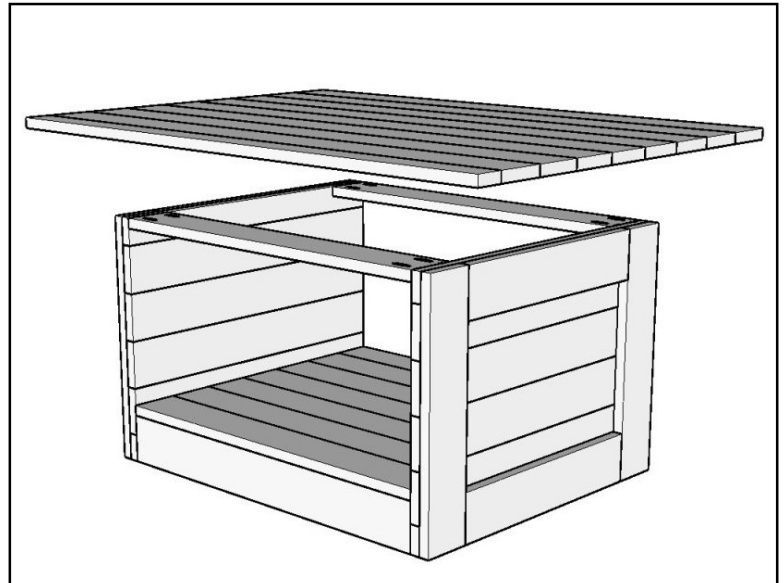

# Classic Coffee Table

Dimensions: 28" x 42" x 18.75"

Weight: 73 lbs.