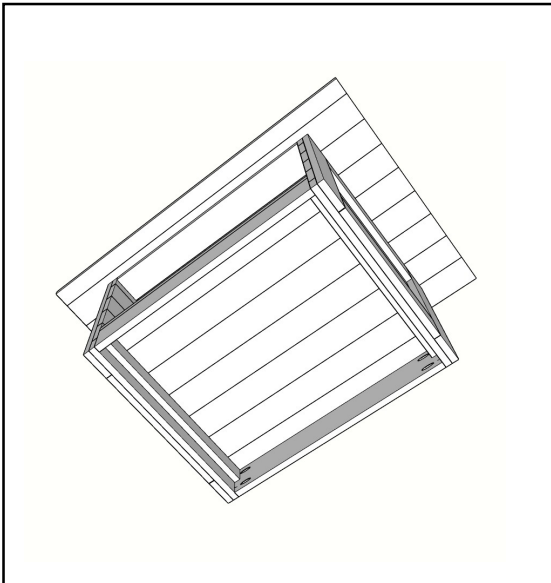

# Classic Coffee Table

Dimensions: 28" x 42" x 18.75"

Weight: 73 lbs.