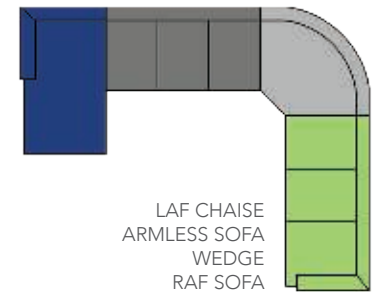

# Sectional Component Configurations

\*THIS CONFIGURATION IS NOT AVAILABLE WITH A SLEEPER

\*RAF- RIGHT ARM FACING

\*LAF- LEFT ARM FACING