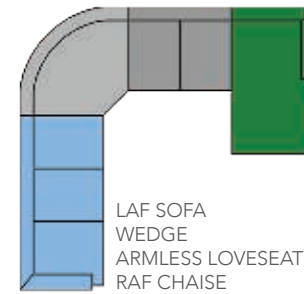

# Sectional Component Configurations

\*THIS CONFIGURATION IS NOT AVAILABLE WITH A SLEEPER

\*RAF- RIGHT ARM FACING

\*LAF- LEFT ARM FACING