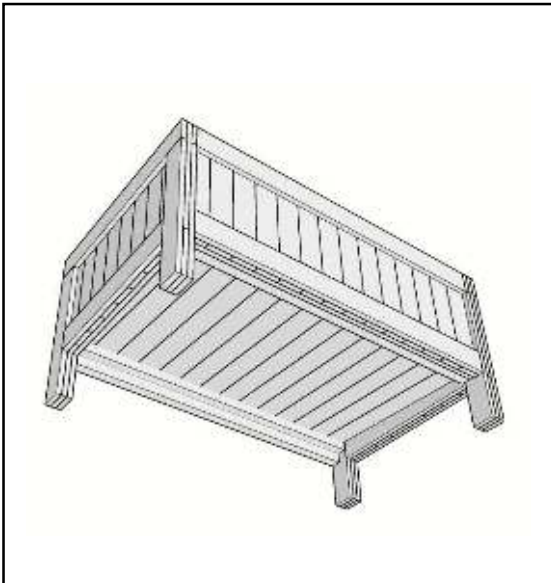

Raised Leg Loveseat

Dimensions: 52.5" x 31.75" x 25.5"

Weight: 123 lbs.

Raised Leg Loveseat