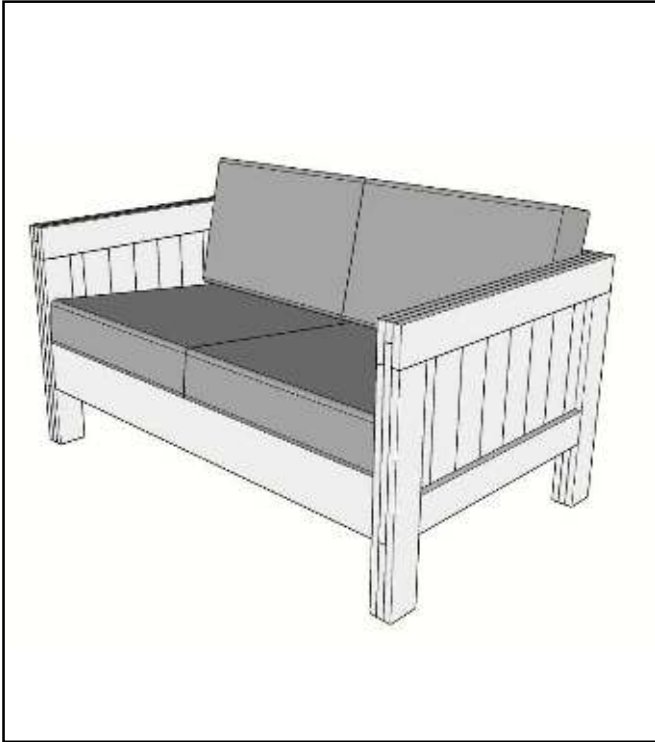

Raised Leg Loveseat

Dimensions: 52.5" x 31.75" x 25.5"

Weight: 123 lbs.

Raised Leg Loveseat