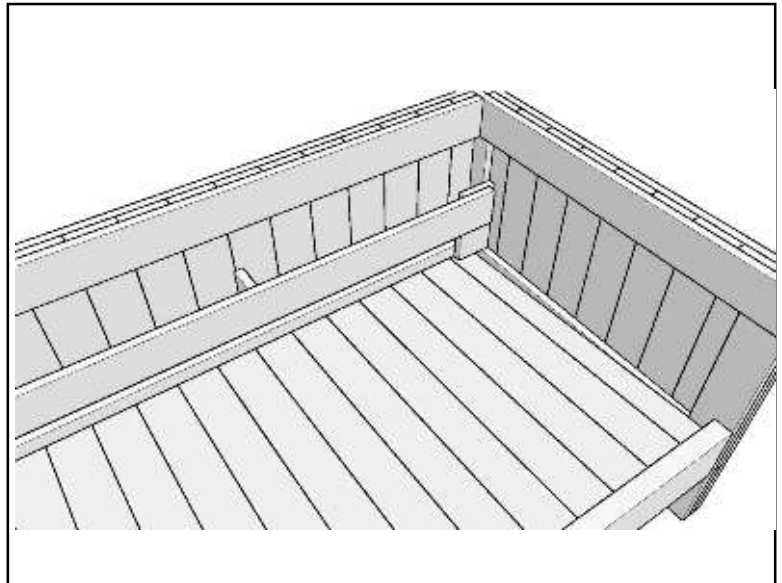

Raised Leg Loveseat

Dimensions: 52.5" x 31.75" x 25.5"

Weight: 123 lbs.

Raised Leg Loveseat