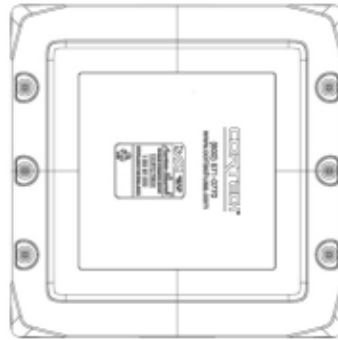

BOTTOM VIEW

FRONT VIEW