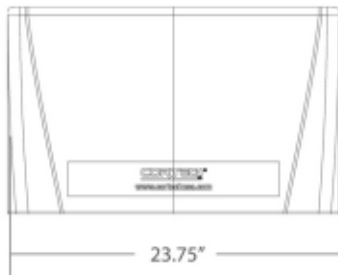

OVERVIEW

The Endurance Cube (End Table) a versatile, heavy duty, furniture accessory that is ideal for continuous, intensive use in correctional or institutional environments. **Manufactured to ISO Quality Standards in the USA.**

FABRICATION/MATERIAL

Durable, one piece, rotationally molded design for increased strength. Constructed of high impact polyethylene. No steel or wood components. Flame Retardant (as shown passes Cal 133). Test reports available upon request.

COLOR See Chart, custom colors available upon request.

WEIGHT 26 lbs.

OPTIONS N/A

ASSEMBLY Bolt to the floor via concealed pilot holes with hardware of your choice.

WARRANTY 10 Year Warranty.

MAINTENANCE Easy to clean and maintain with damp cloth.
Resistant to stains.

Item #	Color
126484BK	Black FR
126484SB	Slate Blue FR
126484GN	Green FR
126484BN	Brown FR
126484BG	Blue Gray FR
126484SD	Sand FR
126484GY	Gray FR