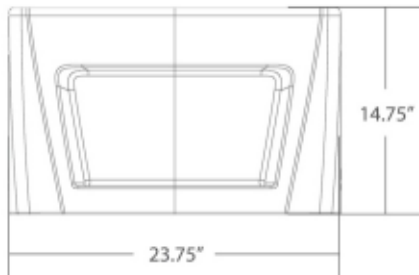

OVERVIEW

The Endurance Cube (End Table) a versatile, heavy duty, furniture accessory that is ideal for continuous, intensive use in correctional or institutional environments. **Manufactured to ISO Quality Standards in the USA.**

FABRICATION/MATERIAL

Durable, one piece, rotationally molded design for increased strength. Constructed of high impact polyethylene. No steel or wood components. Flame Retardant (as shown passes Cal 133). Test reports available upon request.

COLOR See Chart, custom colors available upon request.

WEIGHT 26 lbs.

OPTIONS N/A

ASSEMBLY Bolt to the floor via concealed pilot holes with hardware of your choice.

WARRANTY 10 Year Warranty.

MAINTENANCE Easy to clean and maintain with damp cloth.
Resistant to stains.

Item #	Color
126484BK	Black FR
126484SB	Slate Blue FR
126484GN	Green FR
126484BN	Brown FR
126484BG	Blue Gray FR
126484SD	Sand FR
126484GY	Gray FR