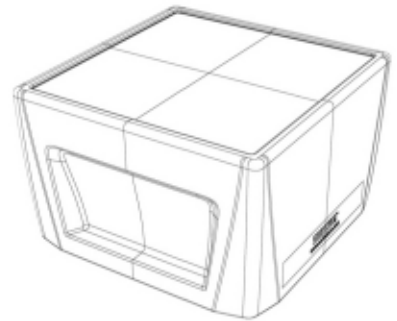

OVERVIEW

The Endurance Cube (End Table) a versatile, heavy duty, furniture accessory that is ideal for continuous, intensive use in correctional or institutional environments. **Manufactured to ISO Quality Standards in the USA.**

FABRICATION/MATERIAL

Durable, one piece, rotationally molded design for increased strength. Constructed of high impact polyethylene. No steel or wood components. Flame Retardant (as shown passes Cal 133). Test reports available upon request.

COLOR See Chart, custom colors available upon request.

WEIGHT 26 lbs.

OPTIONS N/A

ASSEMBLY Bolt to the floor via concealed pilot holes with hardware of your choice.

WARRANTY 10 Year Warranty.

MAINTENANCE Easy to clean and maintain with damp cloth.
Resistant to stains.