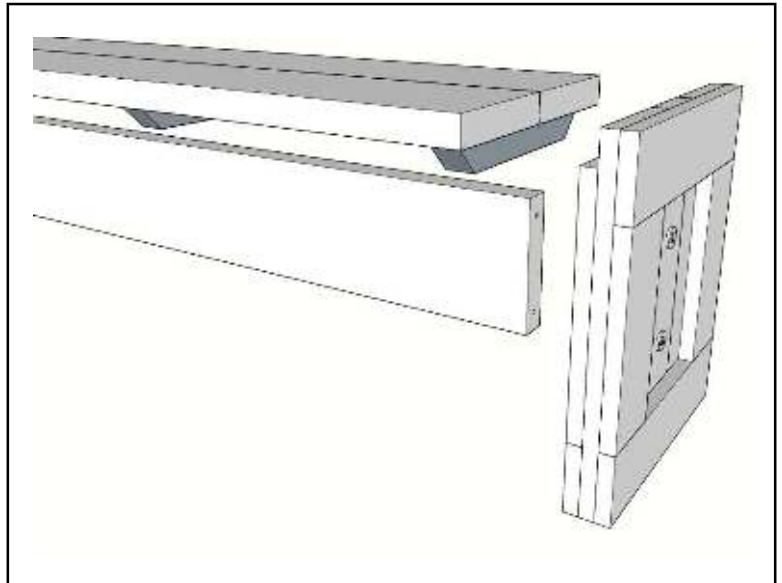

72" Bench

Dimensions: 72" x 14" x 17"

Weight: 52 lbs.

72" Bench