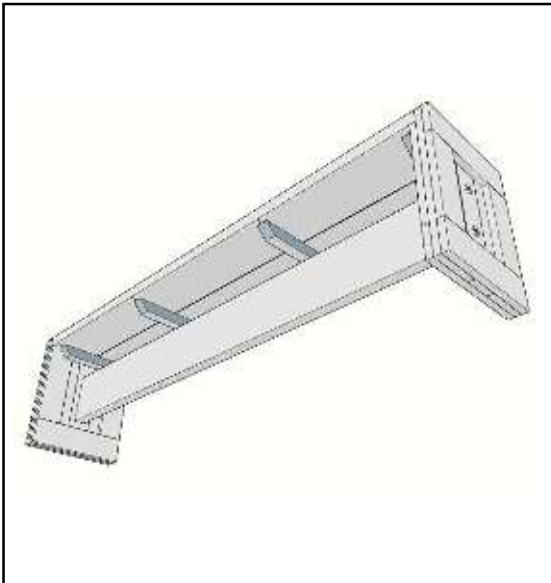

72" Bench

Dimensions: 72" x 14" x 17"

Weight: 52 lbs.

72" Bench