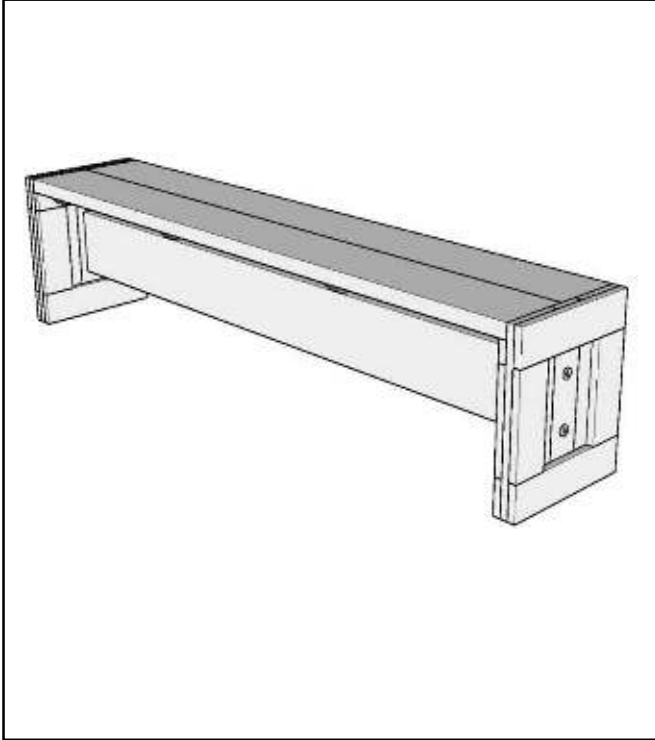

72" Bench

Dimensions: 72" x 14" x 17"

Weight: 52 lbs.

72" Bench