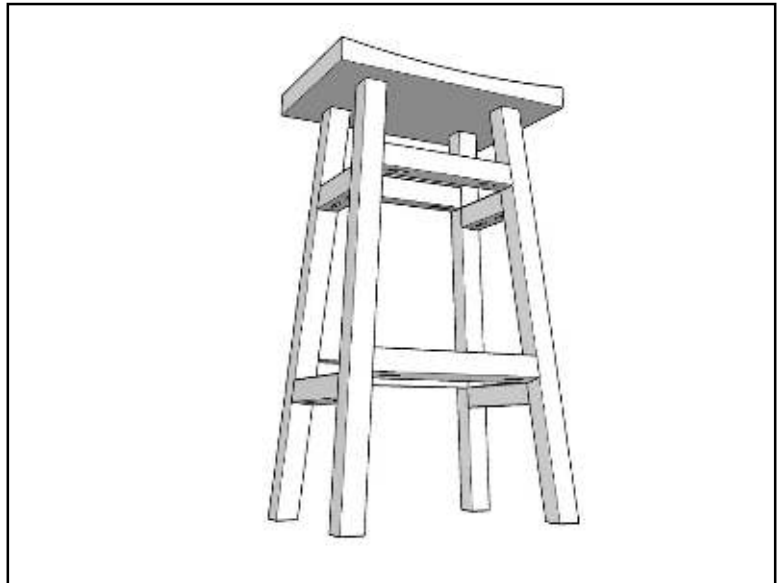

Saddle Stool

Dimensions: 11" x 17" x 30"

Weight: 12 lbs.

Saddle Stool