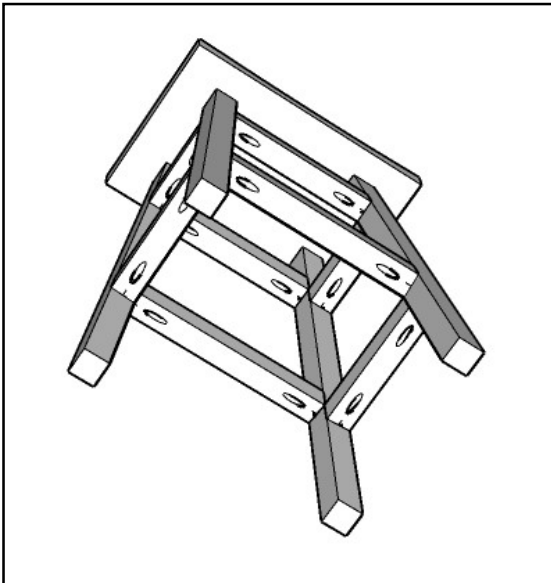

Saddle Stool

Dimensions: 11" x 17" x 30"

Weight: 12 lbs.

Saddle Stool