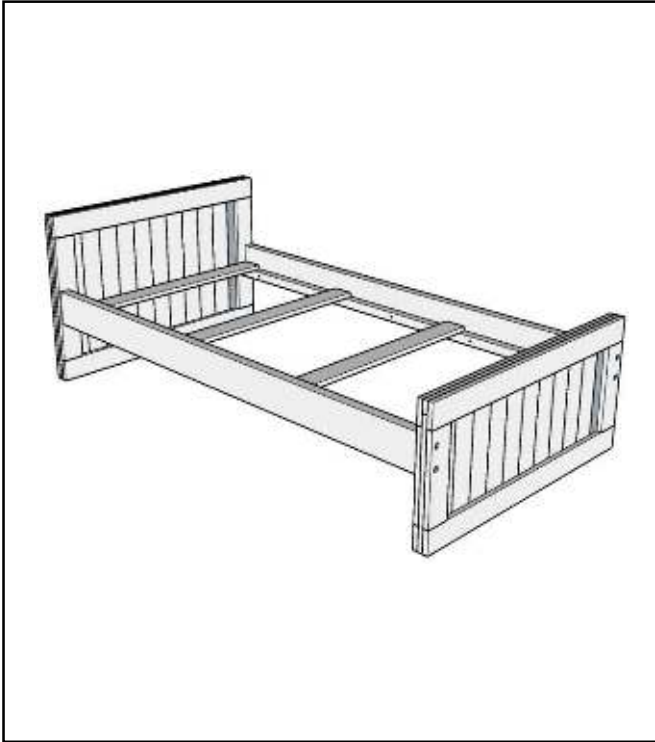

Classic Solid End Twin (28/20)

Dimensions: 42.25" x 80.5" x 28"

Weight: 85 lbs.

Hardware:

- 8 - Headlock Spider Head Fasteners 4 ½"
- 8 - Square head 1 ¼" Fasteners

Classic Solid End Twin (28/20)