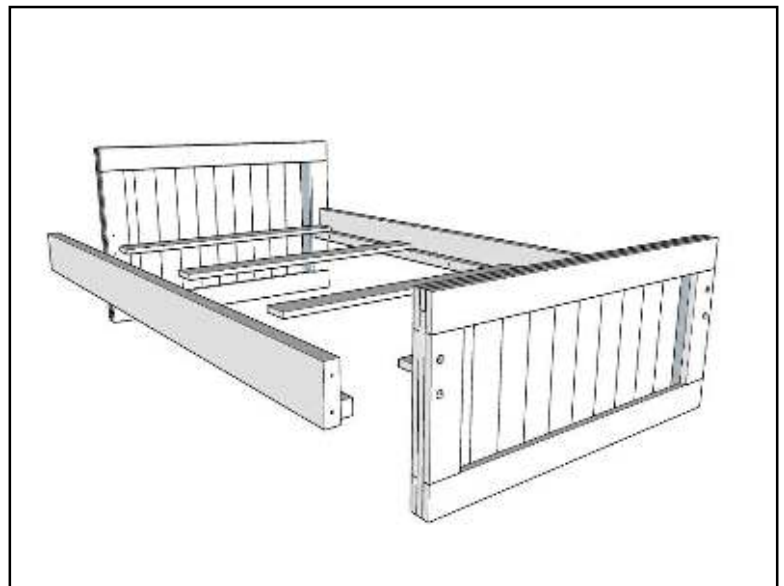

Classic Solid End Twin (28/20)

Dimensions: 42.25" x 80.5" x 28"

Weight: 85 lbs.

Hardware:

- 8 - Headlock Spider Head Fasteners 4 ½"
- 8 - Square head 1 ¼" Fasteners

Classic Solid End Twin (28/20)