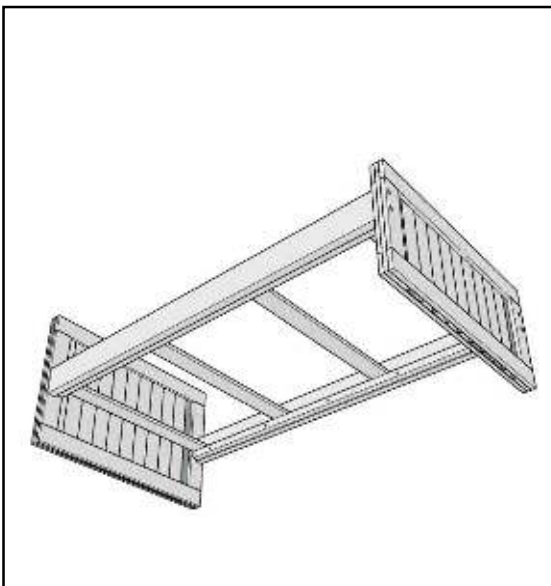

Classic Solid End Twin (28/20)

Dimensions: 42.25" x 80.5" x 28"

Weight: 85 lbs.

Hardware:

- 8 - Headlock Spider Head Fasteners 4 ½"
- 8 - Square head 1 ¼" Fasteners

Classic Solid End Twin (28/20)