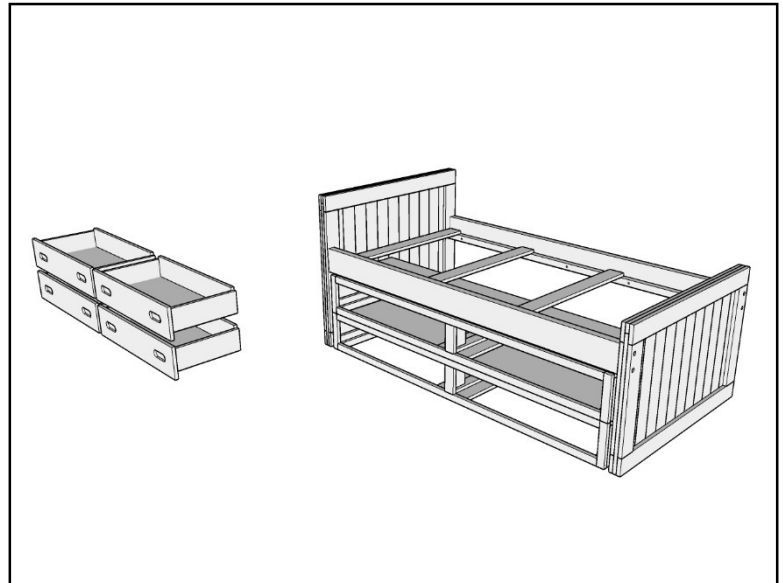

Captain's Bed - 75

Dimensions: 42.5" x 80.5" x 36"

Weight: 171 lbs.

Hardware:

- 8 - Headlock Spider Head Fasteners 4 1/2"
- 20 - Square head 1 1/4" Fasteners
- 4 - Mending Plates 3"
- 16 - Phillips head 1/2" Fasteners

*Also Available in 80" Mattress Length

Captain's Bed - 75