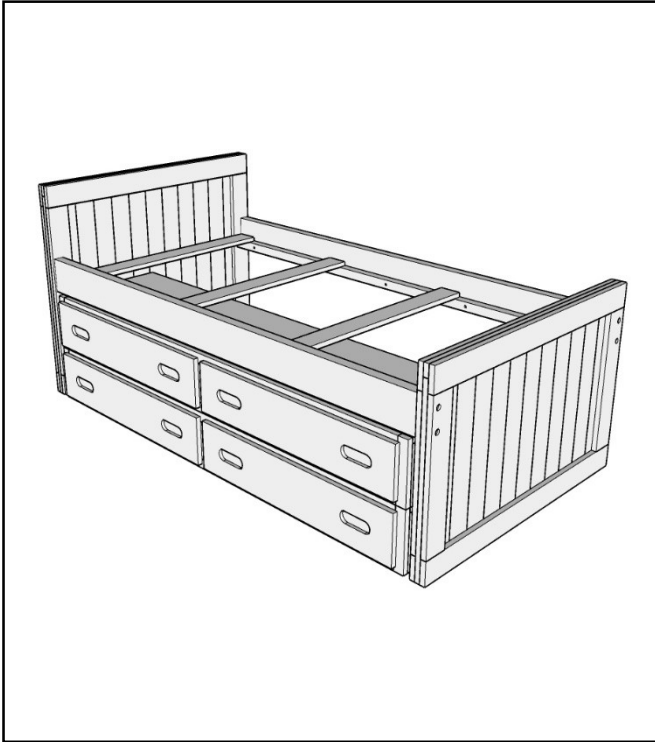

Captain's Bed - 75

Dimensions: 42.5" x 80.5" x 36"

Weight: 171 lbs.

Hardware:

- 8 - Headlock Spider Head Fasteners 4 1/2"
- 20 - Square head 1 1/4" Fasteners
- 4 - Mending Plates 3"
- 16 - Phillips head 1/2" Fasteners

*Also Available in 80" Mattress Length

Captain's Bed - 75