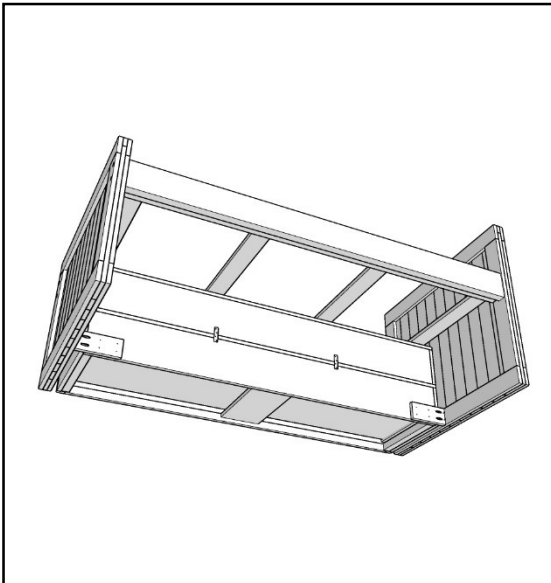

Captain's Bed - 75

Dimensions: 42.5" x 80.5" x 36"

Weight: 171 lbs.

Hardware:

- 8 - Headlock Spider Head Fasteners 4 1/2"
- 20 - Square head 1 1/4" Fasteners
- 4 - Mending Plates 3"
- 16 - Phillips head 1/2" Fasteners

*Also Available in 80" Mattress Length

Captain's Bed - 75