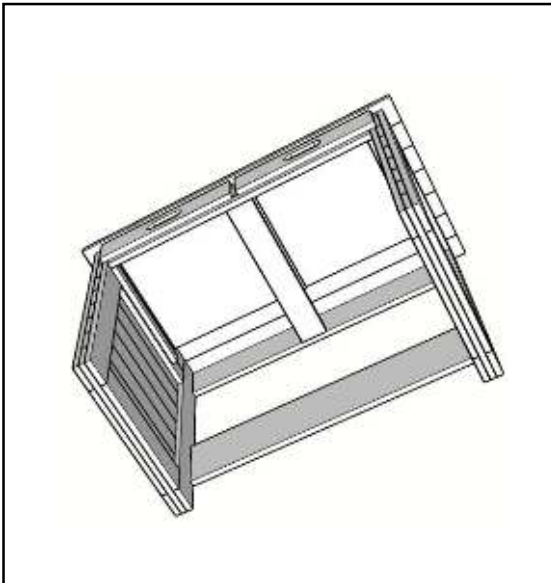

Classic 2-Drawer Desk

Dimensions: 41" x 23" x 30"

Weight: 87 lbs.

Classic 2-Drawer Desk