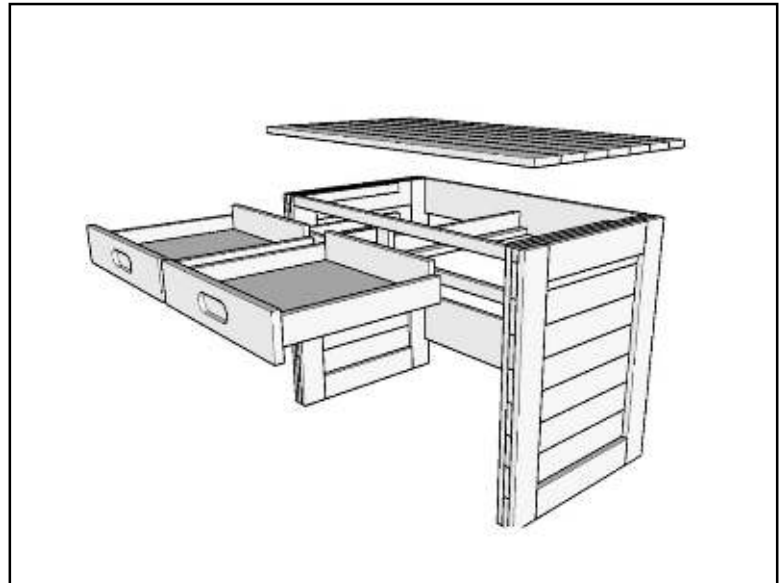

Classic 2-Drawer Desk

Dimensions: 41" x 23" x 30"

Weight: 87 lbs.

Classic 2-Drawer Desk