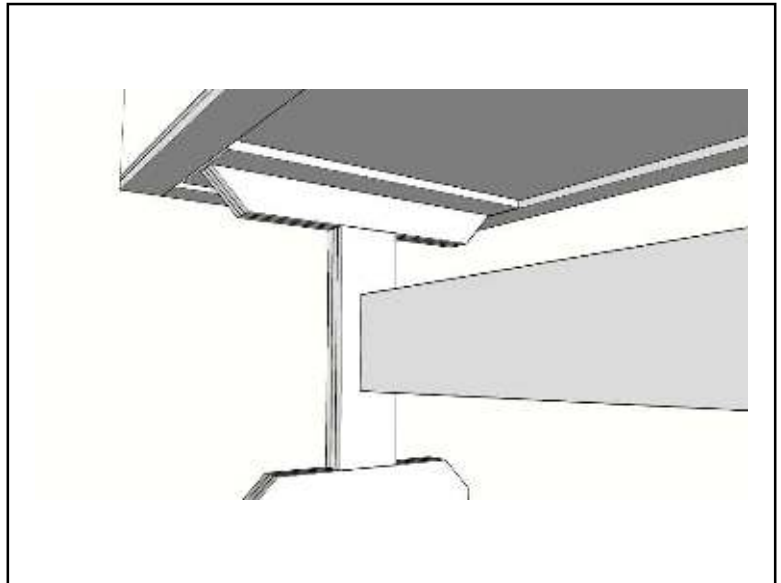

60" Trestle Dining Table

Dimensions: 36" x 60" x 29"

Weight: 102 lbs.

Hardware:

- 4 – 4 ½" Spider Headlock Fasteners
- 4 – 3" Carriage Bolts with washers and nuts

60" Trestle Dining Table