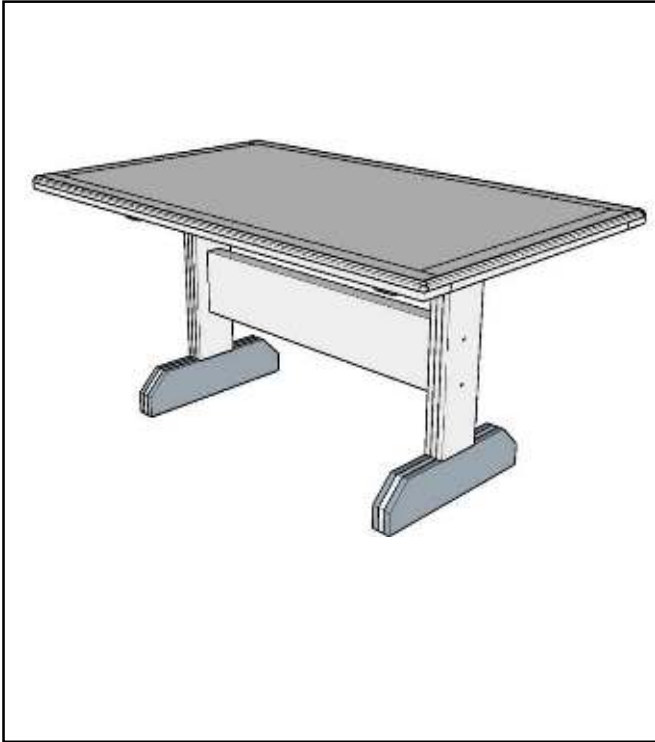

60" Trestle Dining Table

Dimensions: 36" x 60" x 29"

Weight: 102 lbs.

Hardware:

- 4 – 4 ½" Spider Headlock Fasteners
- 4 – 3" Carriage Bolts with washers and nuts

60" Trestle Dining Table