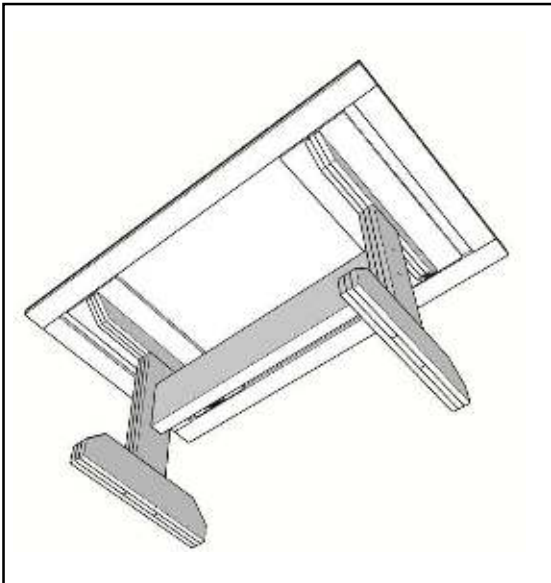

60" Trestle Dining Table

Dimensions: 36" x 60" x 29"

Weight: 102 lbs.

Hardware:

- 4 – 4 ½" Spider Headlock Fasteners
- 4 – 3" Carriage Bolts with washers and nuts

60" Trestle Dining Table