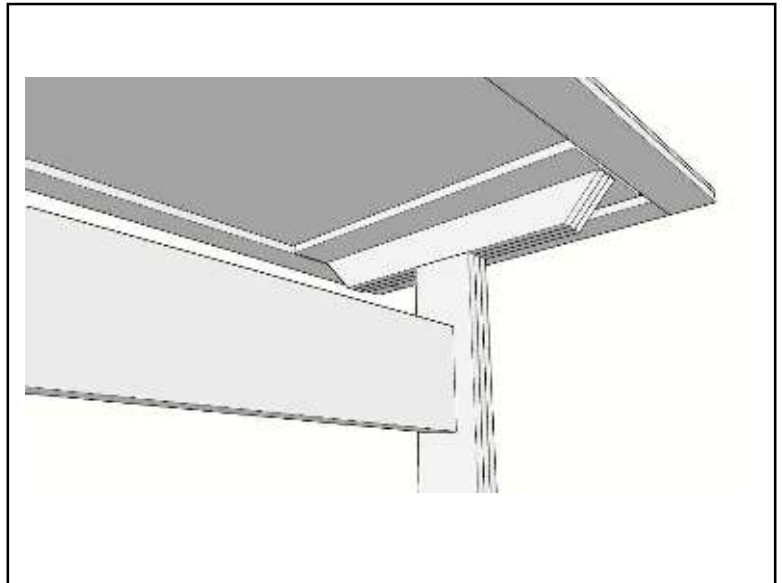

80" Trestle Dining Table

Dimensions: 80" x 36" x 29"

Weight: 117 lbs.

Hardware:

- 4 – 4 ½" Spider Headlock Fasteners
- 4 – 3" Carriage Bolts with washers and nuts

80" Trestle Dining Table