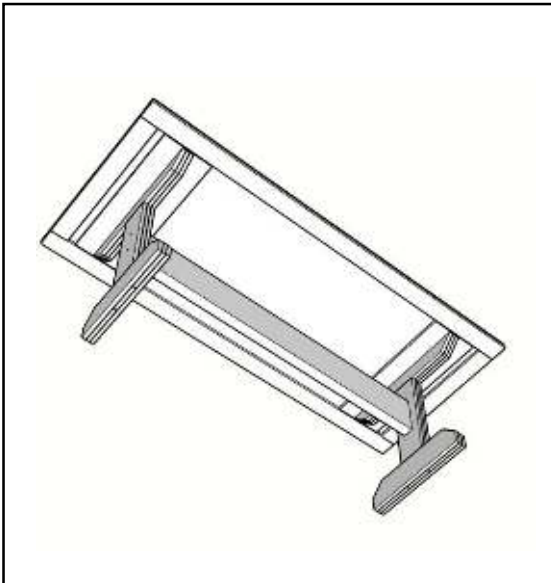

80" Trestle Dining Table

Dimensions: 80" x 36" x 29"

Weight: 117 lbs.

Hardware:

- 4 – 4 ½" Spider Headlock Fasteners
- 4 – 3" Carriage Bolts with washers and nuts

80" Trestle Dining Table