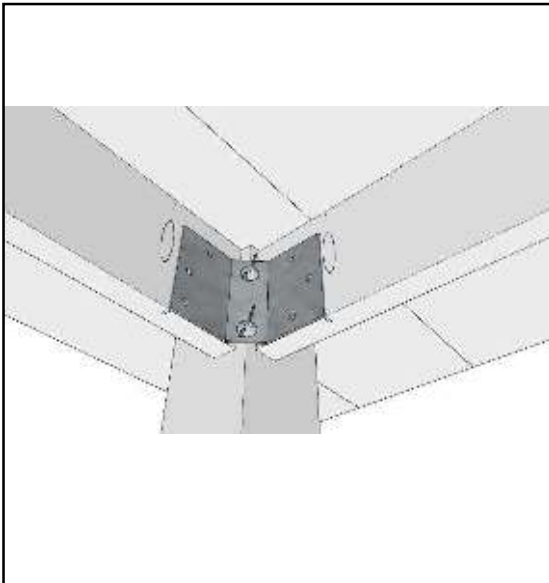

# 80" Wood Top Dining Table

Dimensions: 36" x 80" x 30"

Weight: lbs.

\*Some Assembly Required

# 80" Wood Top Dining Table