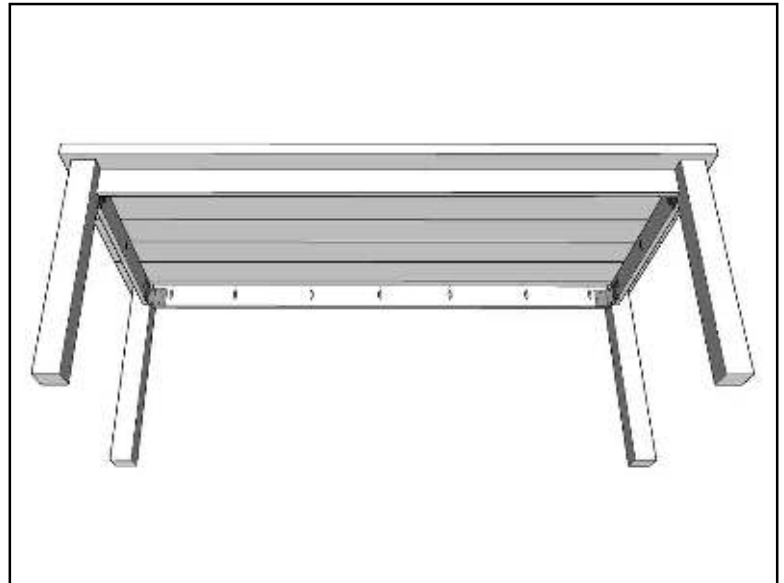

# 80" Wood Top Dining Table

Dimensions: 36" x 80" x 30"

Weight: lbs.

\*Some Assembly Required

# 80" Wood Top Dining Table