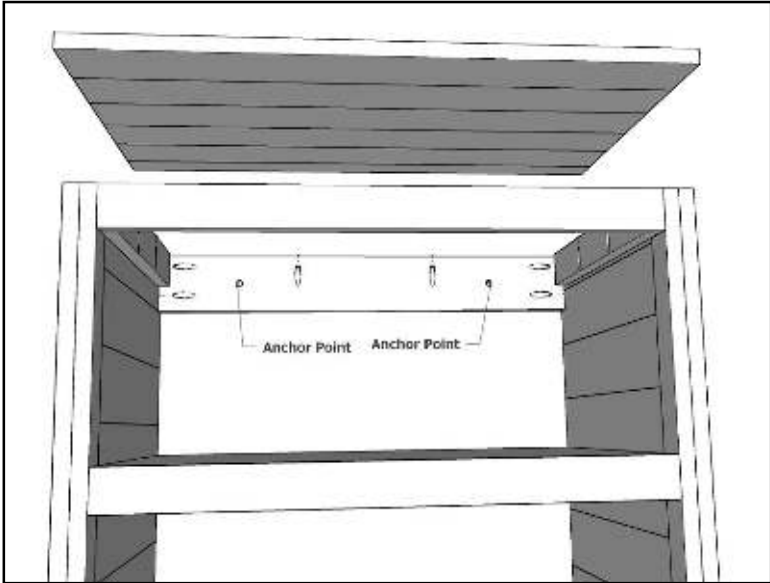

Safe Harbor 2-Shelf Chest

Dimensions: 19.5" x 30" x 31"

Weight: 45 lbs.

*Anti-Contraband and
Anti-Ligature Design

Safe Harbor 2-Shelf Chest