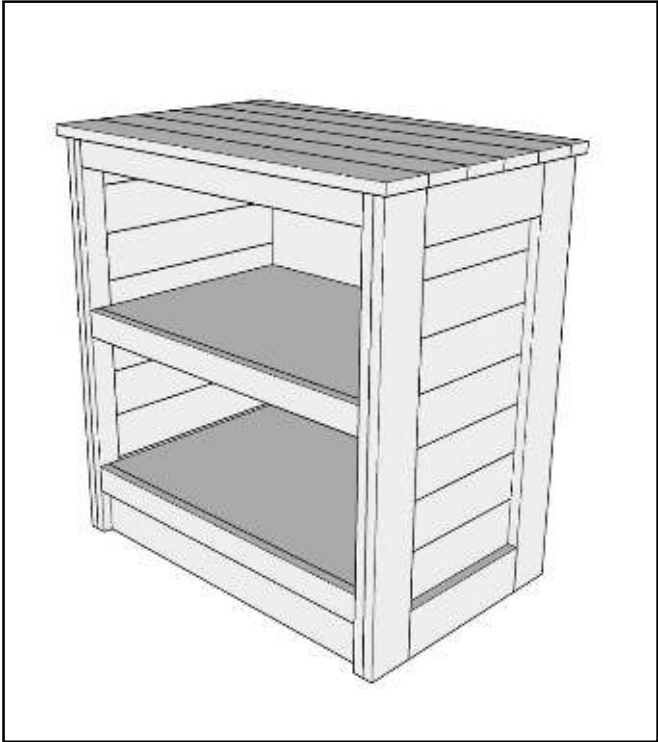

Safe Harbor 2-Shelf Chest

Dimensions: 19.5" x 30" x 31"

Weight: 45 lbs.

*Anti-Contraband and
Anti-Ligature Design

Safe Harbor 2-Shelf Chest