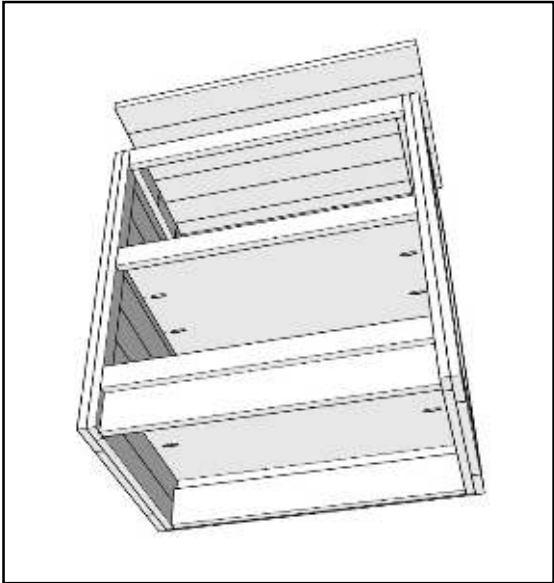

Safe Harbor 2-Shelf Chest

Dimensions: 19.5" x 30" x 31"

Weight: 45 lbs.

*Anti-Contraband and
Anti-Ligature Design

Safe Harbor 2-Shelf Chest