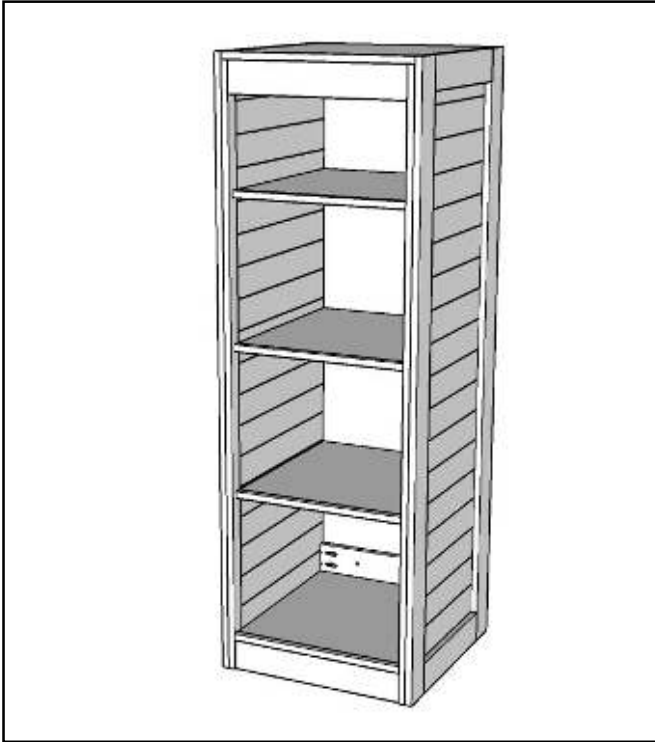

# Safe Harbor Single Wardrobe

Dimensions: 23" x 23" x 68"

Weight: 105 lbs.

\*Anti-Contraband and  
Anti-Ligature Design

# Safe Harbor Single Wardrobe

# Safe Harbor Single Wardrobe With Optional Angled Topper Sold Separately