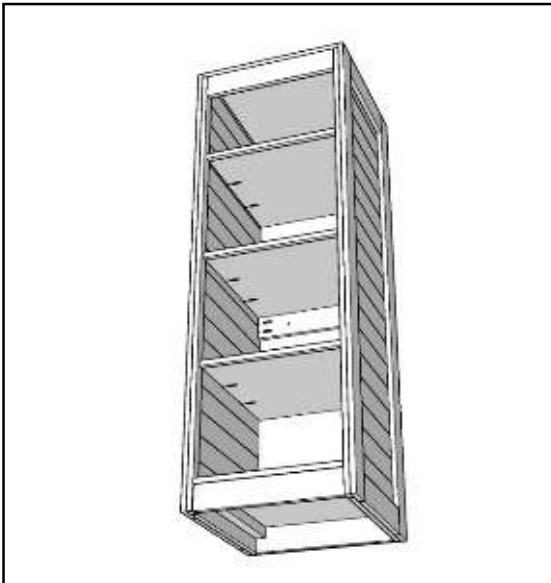

# Safe Harbor Single Wardrobe

Dimensions: 23" x 23" x 68"

Weight: 105 lbs.

\*Anti-Contraband and  
Anti-Ligature Design

# Safe Harbor Single Wardrobe

# Safe Harbor Single Wardrobe With Optional Angled Topper Sold Separately