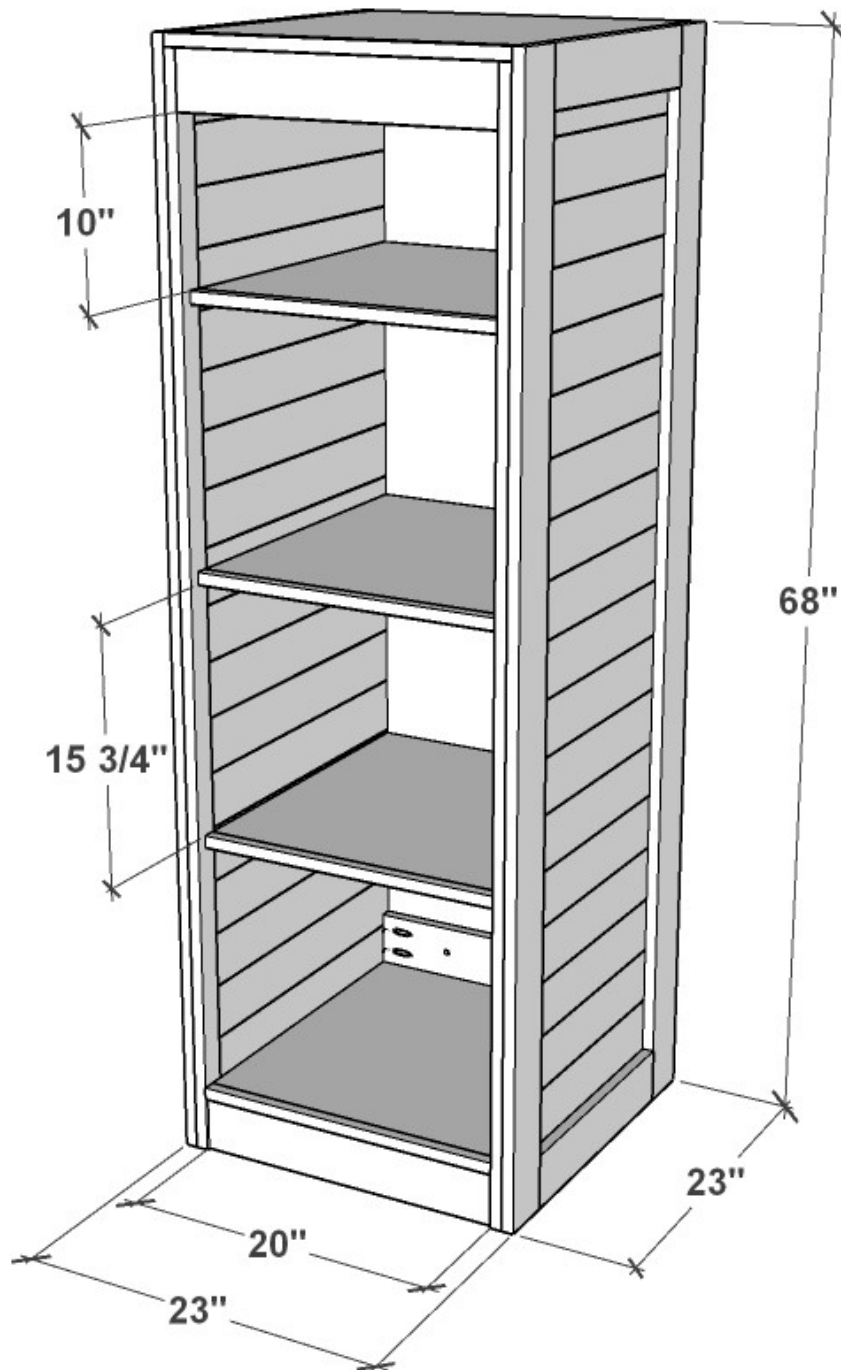

# Safe Harbor Single Wardrobe

Dimensions: 23" x 23" x 68"

Weight: 105 lbs.

\*Anti-Contraband and  
Anti-Ligature Design

# Safe Harbor Single Wardrobe

# Safe Harbor Single Wardrobe With Optional Angled Topper Sold Separately