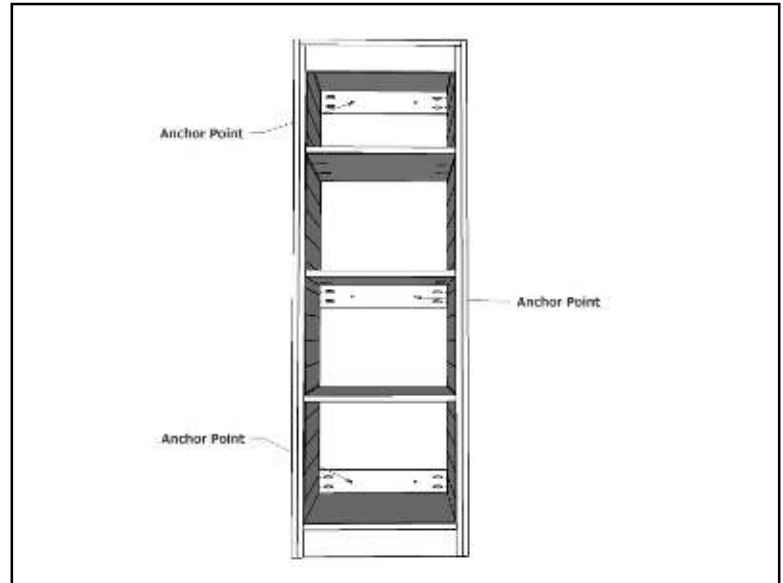

# Safe Harbor Single Wardrobe

Dimensions: 23" x 23" x 68"

Weight: 105 lbs.

\*Anti-Contraband and  
Anti-Ligature Design

# Safe Harbor Single Wardrobe

# Safe Harbor Single Wardrobe With Optional Angled Topper Sold Separately