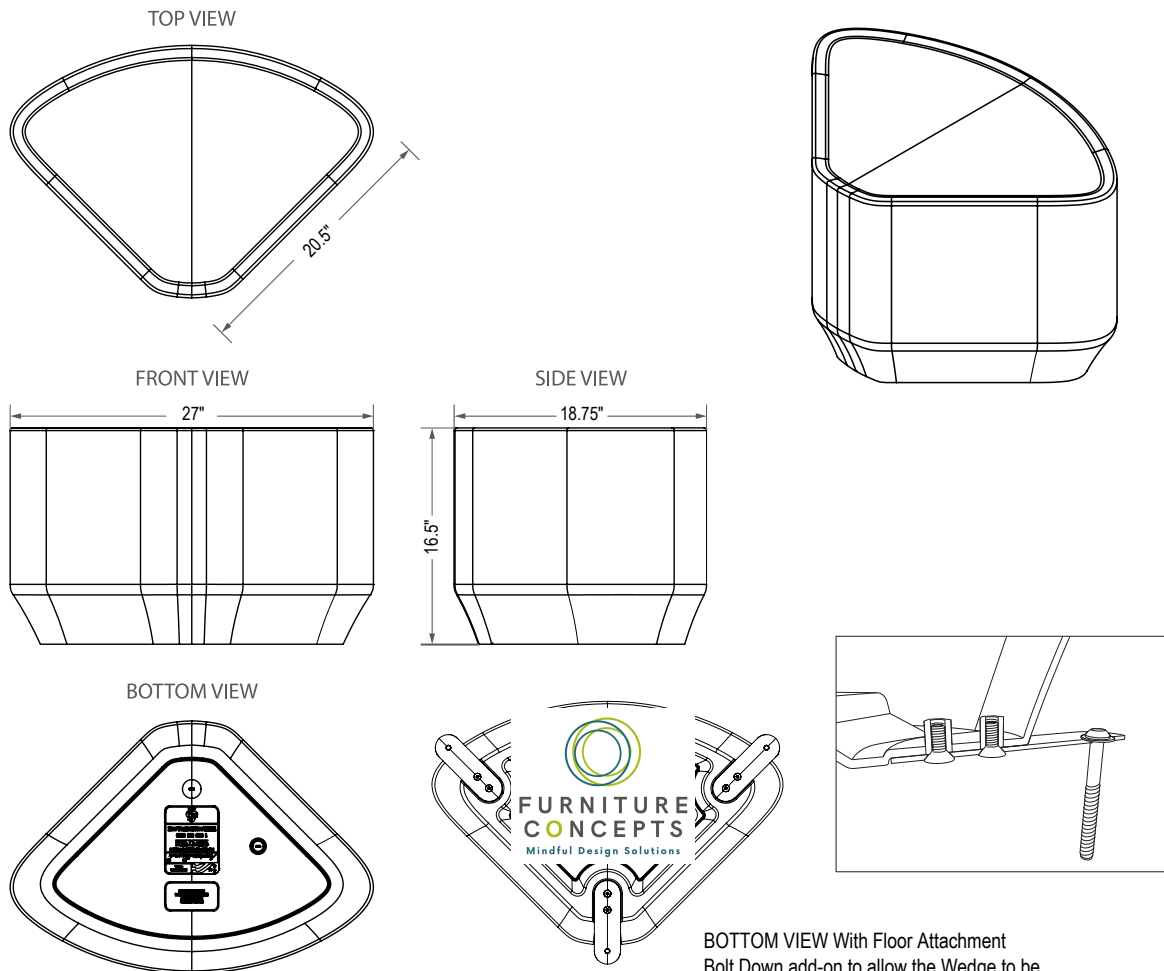

COLOR See Chart, custom colors available upon request.

WEIGHT 13 lbs.

OPTIONS N/A

ASSEMBLY Bolt to the floor via concealed pilot holes with hardware of your choice.

WARRANTY 10 Year Warranty.

MAINTENANCE Easy to clean and maintain with damp cloth. Resistant to stains.

BOTTOM VIEW With Floor Attachment
Bolt Down add-on to allow the Wedge to be bolted down with the hardware of your choice.