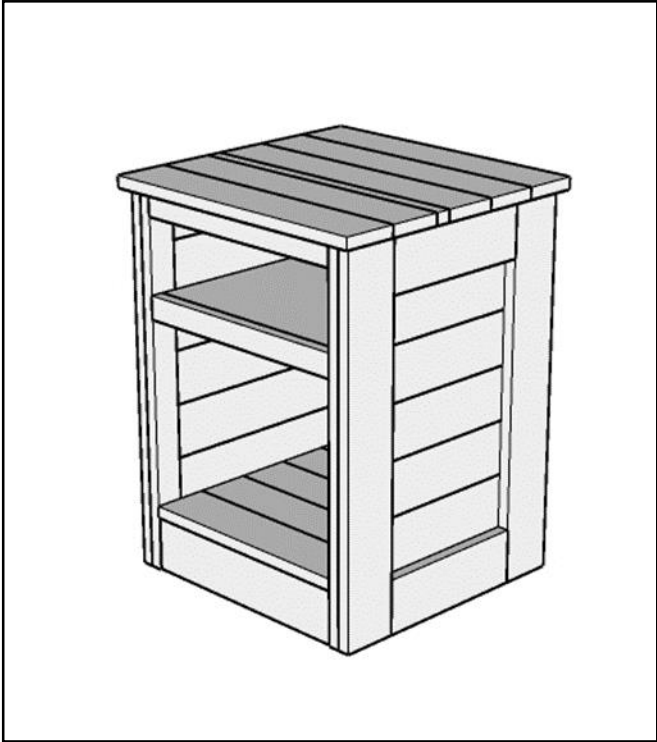

# Safe Harbor Nightstand

Dimensions: 19" x 18.25" x 25"

Weight: 45 lbs.

\*Contraband and Ligature Resistant Design