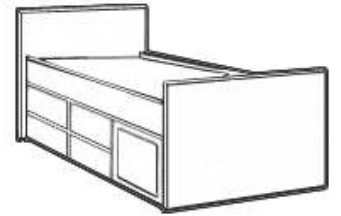

BBS - LFKIT

CLAYTON

Clayton Low Profile Bed

N-PPL-8430-NAT

39x75

39x80

54x75/54x80/60x80

Clayton 2 Drawer Storage Bed

N-PPL-8430-2DWR-NAT

Clayton 2 Drawer & Cubby Storage Bed

N-PPL-8430-2DWR-10C

Clayton 3 Drawer Storage Bed

N-PPL-8430-3DWR-NAT

Clayton 4 Drawer Storage Bed

N-PPL-8430-4DWR-NAT

Clayton 4 Drawer & Cubby Storage Bed